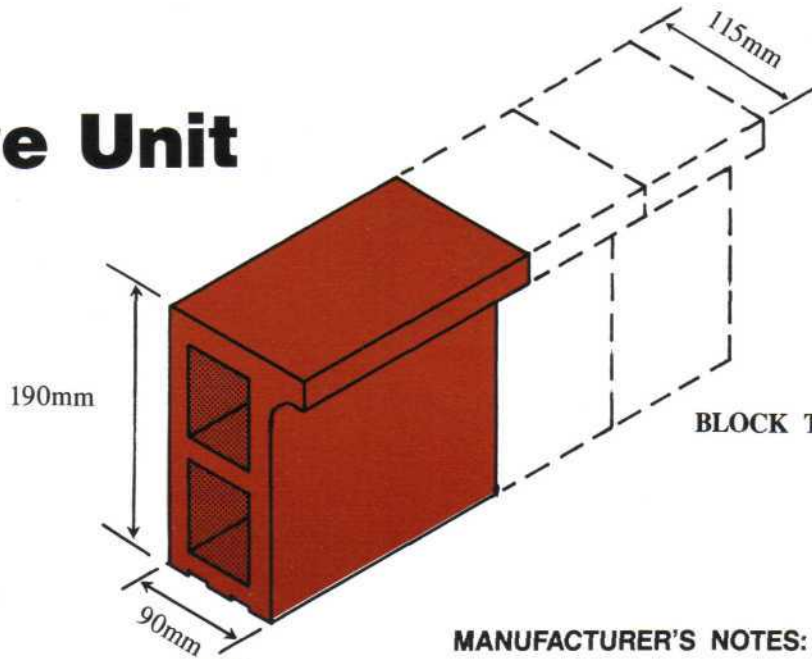

Cove Unit

BLOCK TYPE #5-488-1

NOTES:

MANUFACTURER'S NOTES:

Cove Unit
Lengths: 190, 290, 390mm

Paisley Brick & Tile Co. Limited

Phone: 519-353-5681 Fax: 519-353-5214