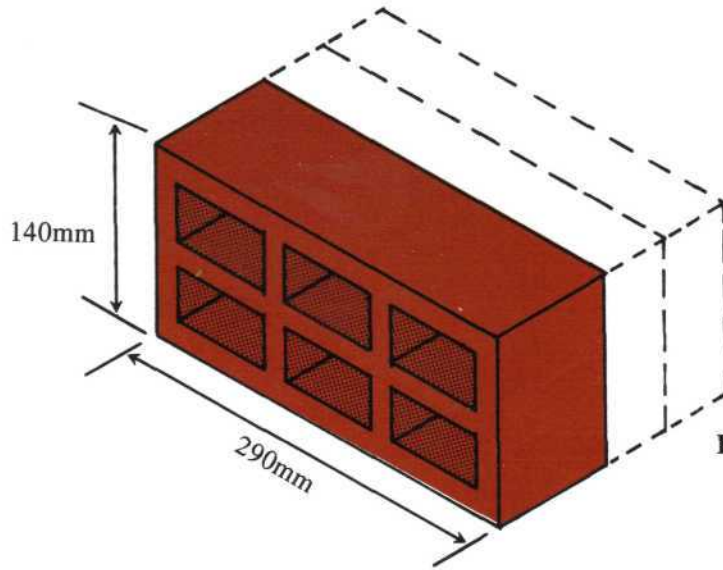

# Jumbo Junior Block

BLOCK TYPE #J-6412

BLOCK TYPE #J-4812

## MANUFACTURER'S NOTES:

Jumbo Junior Block

J-6412 Heights: 90, 140, 190mm

J-4812 Heights: 190, 290, 390mm

Lengths: 390 also available

**Paisley Brick & Tile Co. Limited**

Phone: 519-353-5681

Fax: 519-353-5214