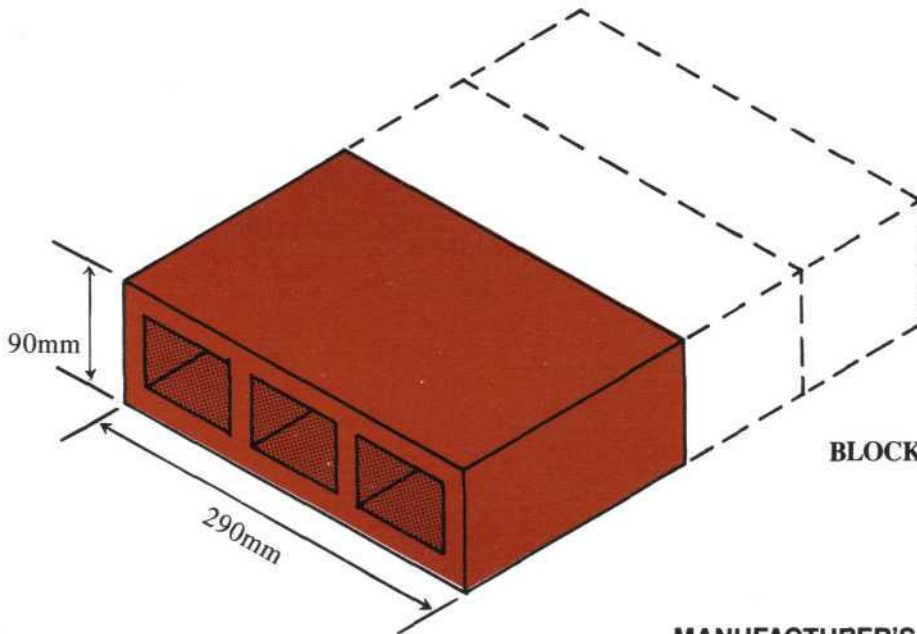

# Jumbo Junior Block

BLOCK TYPE #J-6412

BLOCK TYPE #J-4812

## MANUFACTURER'S NOTES:

Jumbo Junior Block

J-6412 Heights: 90, 140, 190mm

J-4812 Heights: 190, 290, 390mm

Lengths: 390 also available

**Paisley Brick & Tile Co. Limited**

Phone: 519-353-5681

Fax: 519-353-5214