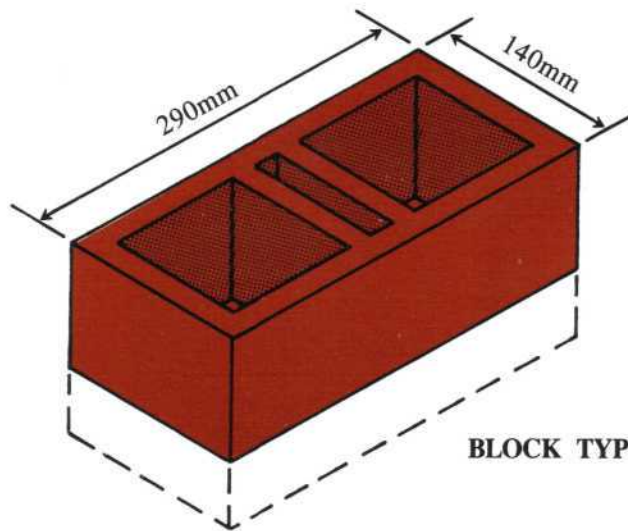

# Smooth Face Universals

BLOCK TYPE #4512-U

BLOCK TYPE #6512-U

**NOTES:**

---

---

---

---

---

---

**MANUFACTURER'S NOTES:**

Smooth Face Universals  
Height: 90, 120, 140mm  
Width: 390 also available

**Paisley Brick & Tile Co. Limited**

Phone: 519-353-5681 Fax: 519-353-5214