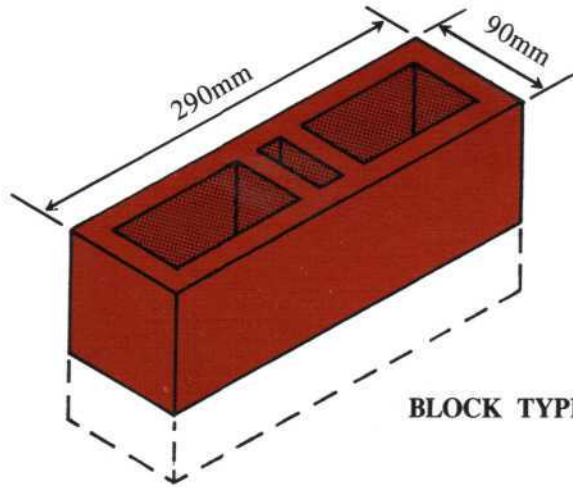

# Smooth Face Universals

BLOCK TYPE #4512-U

BLOCK TYPE #6512-U

**NOTES:**

---

---

---

---

---

---

**MANUFACTURER'S NOTES:**

Smooth Face Universals  
Height: 90, 120, 140mm  
Width: 390 also available

**Paisley Brick & Tile Co. Limited**

Phone: 519-353-5681 Fax: 519-353-5214