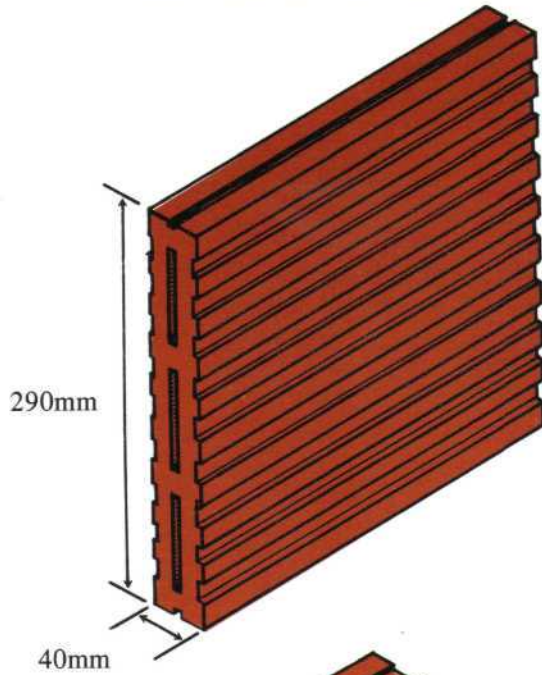

Partition Tile

BLOCK TYPE #DD2212

BLOCK TYPE #DD8212

NOTES:

MANUFACTURER'S NOTES:

Partition Tile

Lengths: 190, 290, 390mm

Widths: 90, 140, 250, 290mm