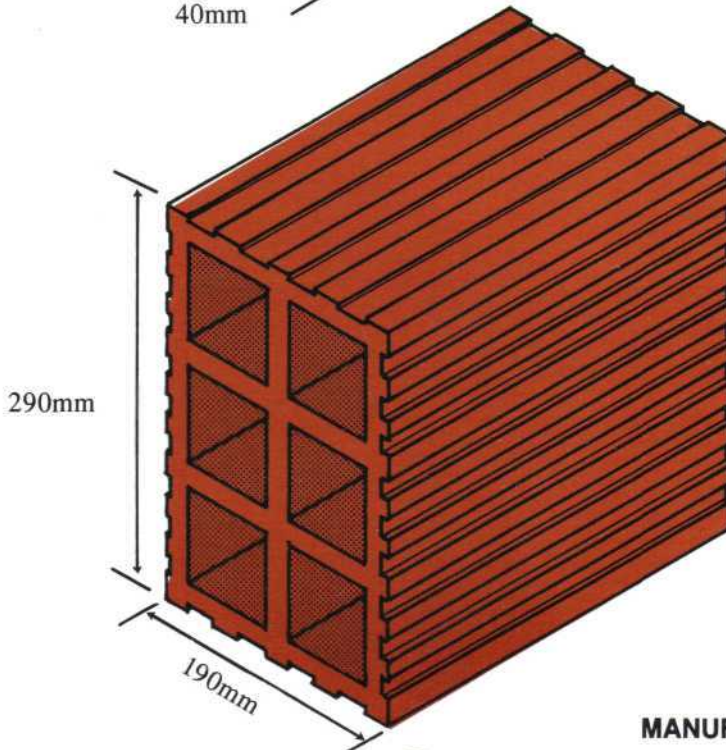

Partition Tile

BLOCK TYPE #DD2212

BLOCK TYPE #DD8212

NOTES:

MANUFACTURER'S NOTES:

Partition Tile

Lengths: 190, 290, 390mm

Widths: 90, 140, 250, 290mm